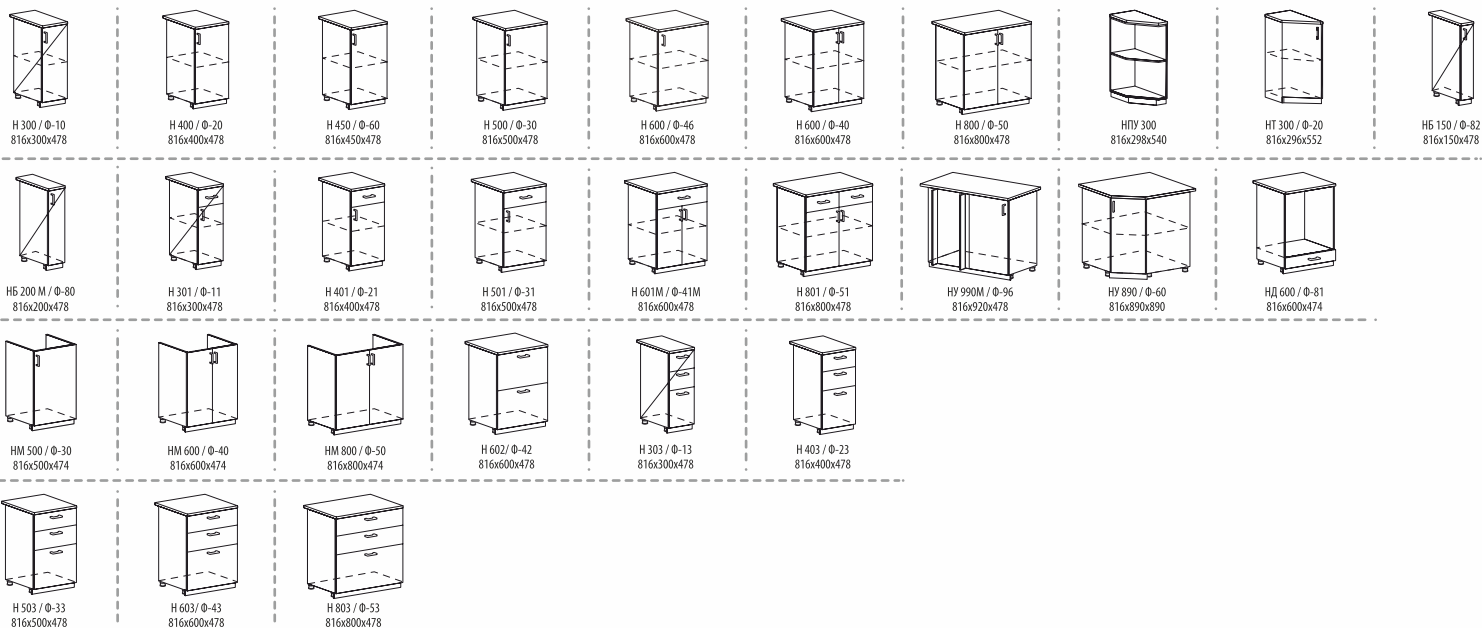

П 600Н / Ø-46Н, Ø-46
2336x600x574

П 600Н / Ø-92Н, Ø-46
2336x600x574

ШП 606НМ / Ø-46НМ, ОП-90
2336x600x574

B 609 / Ø-40H
920x600x318

B 809 / Ø-50H
920x800x318

BS 209
920x200x302

BTU 309
920x280x280

BT 224H / Ø-10H
920x224x308

BT 224H / Ø-15H
920x224x308